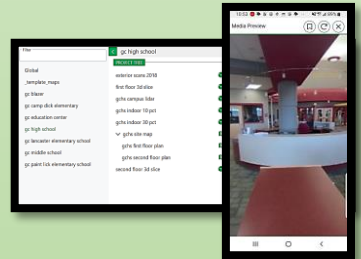

Mobile, Web, and Desktop Software

- ❑ Cloud applications for IOS, Android, & Windows
- ❑ Easy to use for searching, viewing, and capturing
- ❑ Campus dashboard(s) for quick access to critical info
- ❑ Secure access with unlimited users